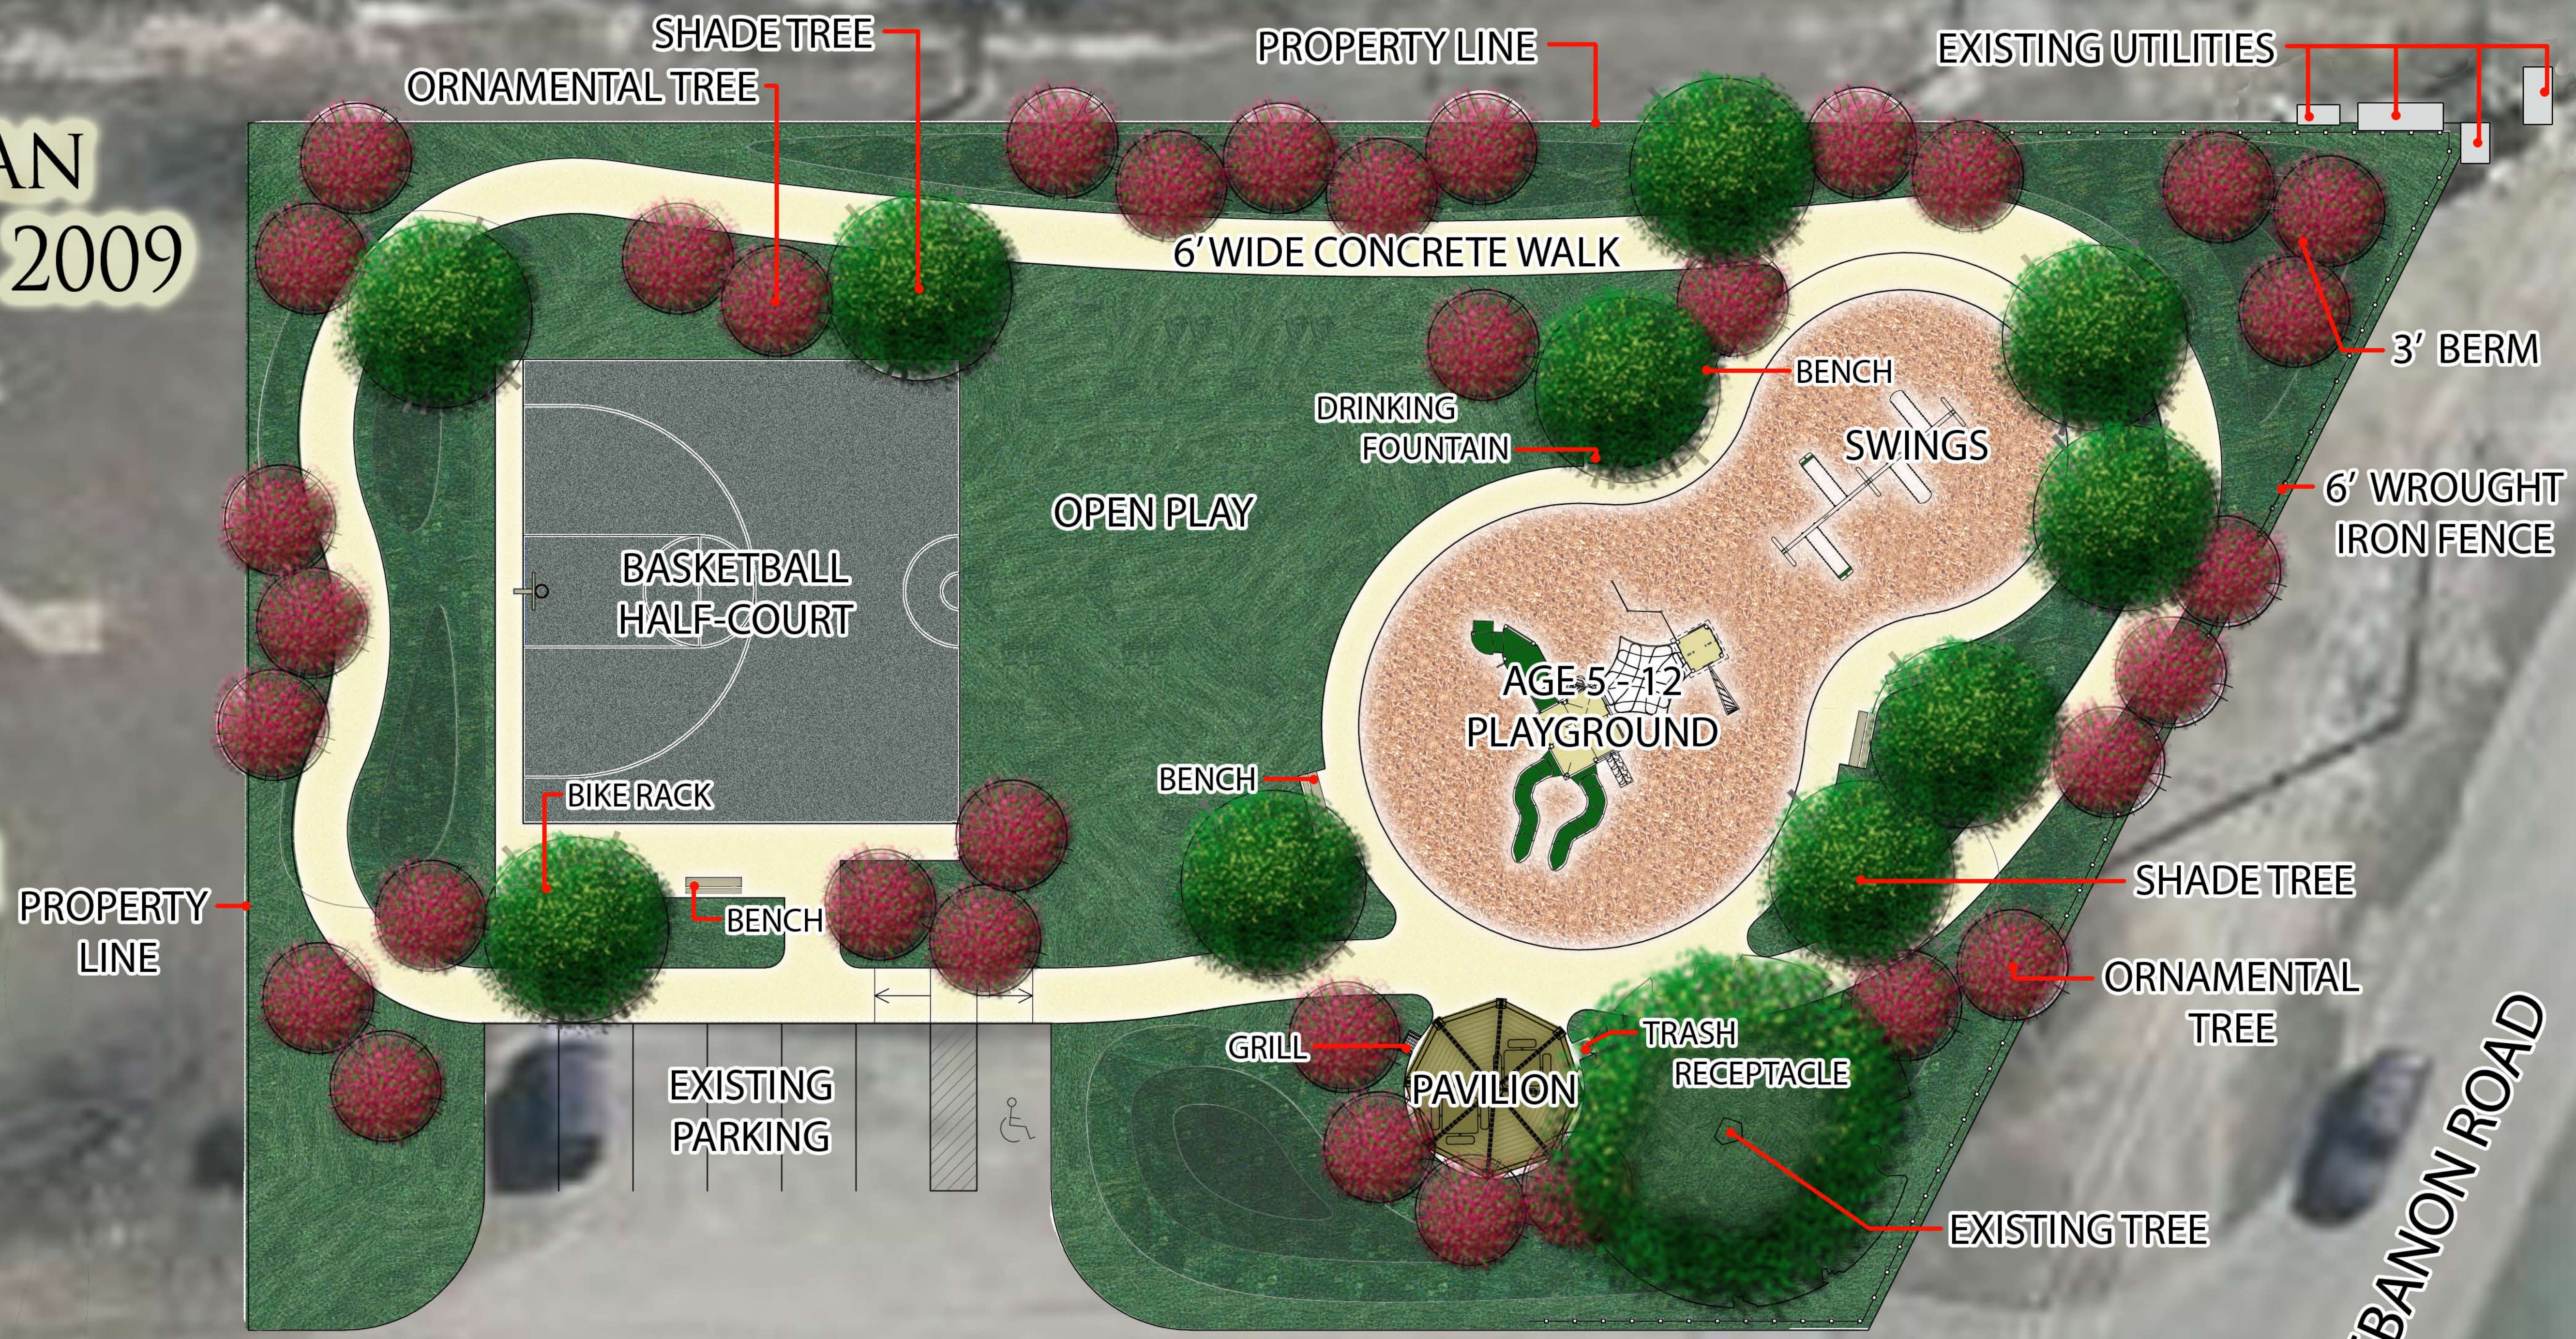

PRESTON NORTH PARK

FRISCO, TEXAS

MASTER PLAN
AUGUST 4, 2009

PRESTON NORTH DRIVE

LEBANON ROAD

njb
Newman, Jackson, Bieberstein Inc.
Landscape Architecture - Urban Design
Banner Place North
12770 Cott Road, Suite 210
Dallas, Texas 75251
tel: 972-233-2033
fax: 972-233-2022
njbinc@njbinc.net