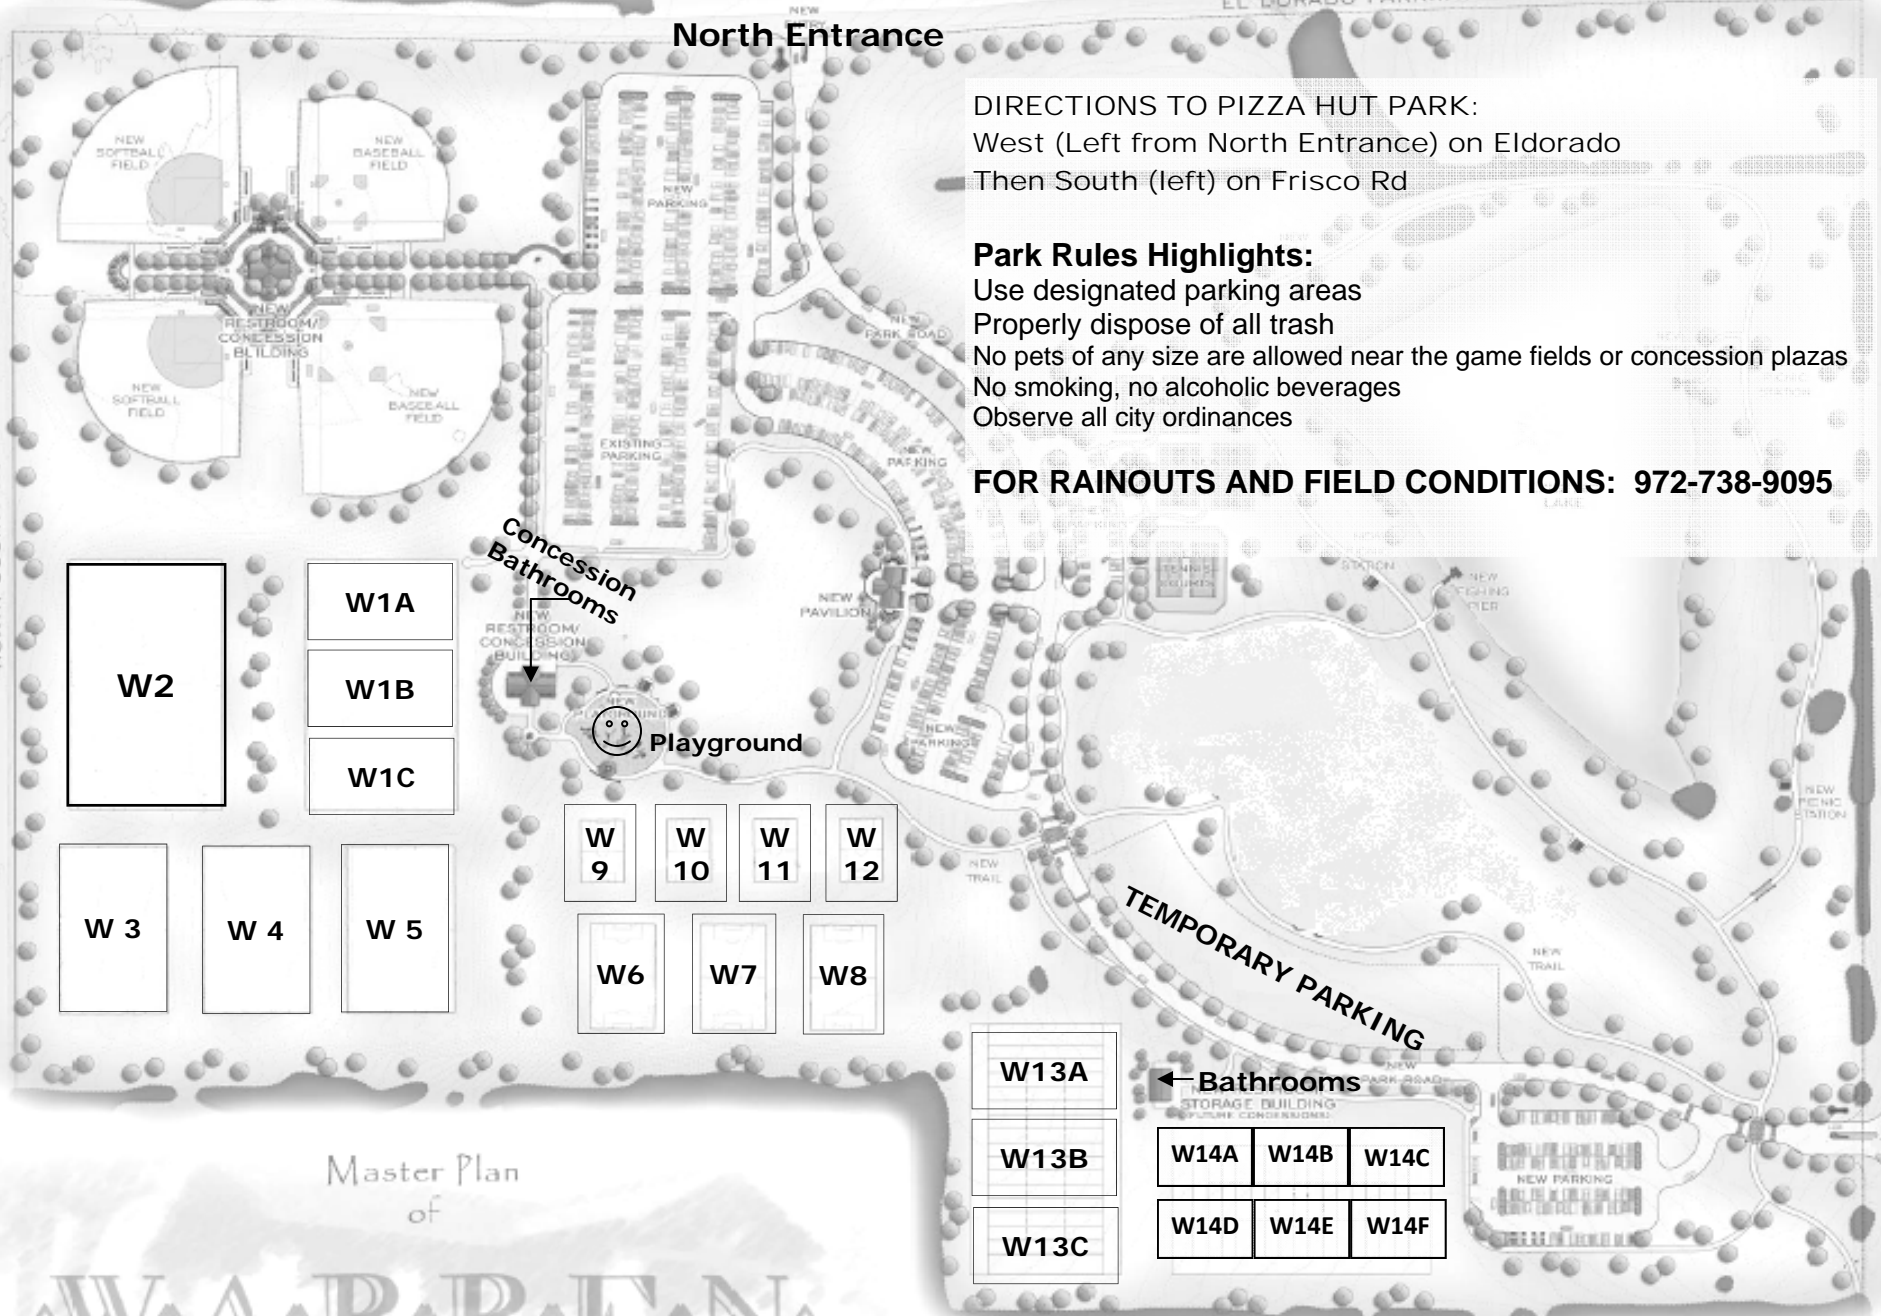

← Eldorado Parkway

North Entrance

DIRECTIONS TO PIZZA HUT PARK:  
West (Left from North Entrance) on Eldorado  
Then South (left) on Frisco Rd

**Park Rules Highlights:**

- Use designated parking areas
- Properly dispose of all trash
- No pets of any size are allowed near the game fields or concession plazas
- No smoking, no alcoholic beverages
- Observe all city ordinances

**FOR RAINOUTS AND FIELD CONDITIONS: 972-738-9095**

North County Road

NO PARKING, NOT STOPPING, NO DROP OFFS!  
Do not park on neighborhood streets!

Master Plan  
of

## Warren Sports Complex Field Map—Soccer Spring 2011

7599 Eldorado Parkway, Frisco, TX 75034  
Do not park on North County Road or Sunflower Way